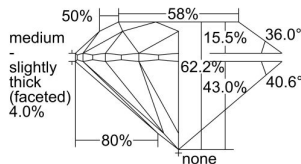

GIA®

FACSIMILE

GIA REPORT 5336579449

Verify this report at GIA.edu

GIA NATURAL DIAMOND DOSSIER®

August 29, 2019
GIA Report Number 5336579449
Shape and Cutting Style ..... Round Brilliant
Measurements ..... 5.41 - 5.45 x 3.38 mm

GRADING RESULTS

Carat Weight ..... 0.62 carat
Color Grade ..... G
Clarity Grade VS2
Cut Grade ..... Excellent

ADDITIONAL GRADING INFORMATION

Polish ..... Excellent
Symmetry ..... Excellent
Fluorescence ..... Medium Yellow
Clarity Characteristics ..... Cloud
Inscription(s): GIA 5336579449

PROPORTIONS

Profile to actual proportions

GRADING SCALES

GIA COLOR SCALE

COLORED	D
	E
	F
	G
	H
	I
	J
NEAR COLORLESS	K
	L
	M
	N
	O
	P
	R
	S
	T
	U
	V
	W
	X
	Y
	Z

GIA CLARITY SCALE

GIA CUT SCALE

EXCELLENT
VERY GOOD
GOOD
FAIR
POOR