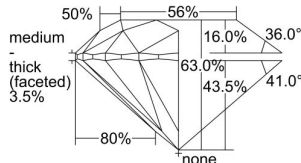

GIA®

FACSIMILE

GIA REPORT 6421569785

Verify this report at GIA.edu

GIA NATURAL DIAMOND DOSSIER®

March 18, 2022
GIA Report Number **6421569785**
Shape and Cutting Style ..... **Round Brilliant**
Measurements ..... **5.03 - 5.04 x 3.17 mm**

GRADING RESULTS

Carat Weight ..... **0.50 carat**
Color Grade ..... **G**
Clarity Grade **S12**
Cut Grade ..... **Very Good**

ADDITIONAL GRADING INFORMATION

Polish ..... **Excellent**
Symmetry ..... **Very Good**
Fluorescence ..... **None**
Clarity Characteristics ..... **Crystal, Cloud**
Inscription(s): **GIA 6421569785**

PROPORTIONS

Profile to actual proportions

GRADING SCALES

GIA COLOR SCALE

COLORLESS	D
	E
	F
	G
	H
	I
	J
NEAR COLORLESS	K
	L
Faint	M
	N
	O
	P
Very Light	Q
	R
	S
	T
	U
	V
Light	W
	X
	Y
	Z

GIA CLARITY SCALE

FLAWLESS	VERY VERY SLIGHTLY INCLUDED	VVS₁	VVS₂	VS₁	VS₂	S1₁	S1₂	I₁	I₂	I₃	
											VERY SLIGHTLY INCLUDED
INTERNALLY FLAWLESS											

GIA CUT SCALE

EXCELLENT
VERY GOOD
GOOD
FAIR
POOR